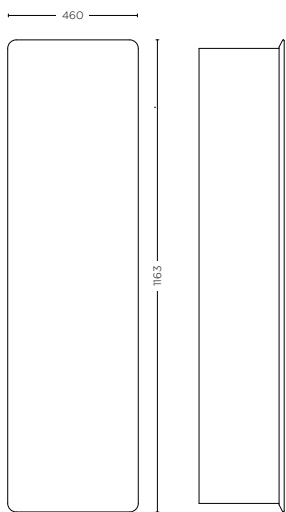

* Disponibili in due colori
Available in two colors

Blu   **Cipria**