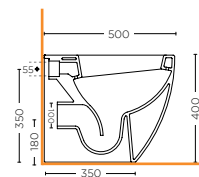

wc&bidet floor

wall hung