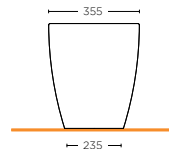

wc&bidet floor

wall hung