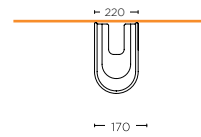

SEMICOLONNA
HALF PEDESTAL
STUL.PD.10.02