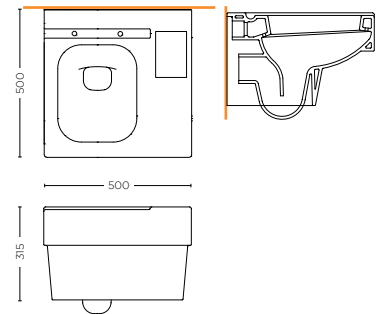

con sedile rallentato
with soft close seat

VASO SOSPESO SIMPLE
WALL HUNG WC SIMPLE
SONE.20.W01S

con cassetta incorporata e sedile rallentato
with built-in tank and soft close seat

VASO SOSPESO HI TECH
WALL HUNG WC HI TECH
SONE.20.W01H