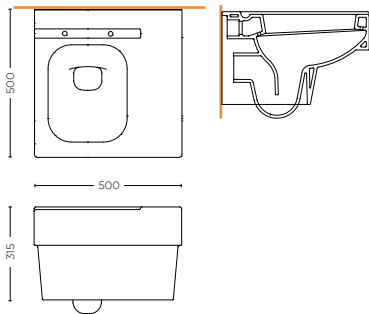

SYSTEMTWO

MOBILE SOTTOLAVABO, MOBILE PENSILE, LAVABO, SPECCHIO, RUBINETTO E SIFONE
SINK UNIT, HIGH CABINET, WASHBASIN, MIRROR, FAUCET, SIPHON
MTWO.12.K01

SYSTEMONE

VASO SOSPESO BASIC
WALL HUNG WC BASIC
SONE.20.W01B