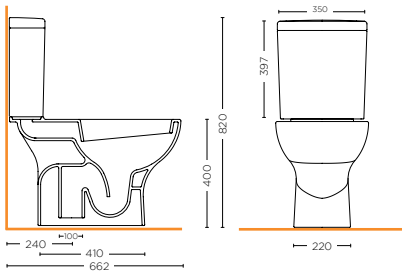

**VASO MONOBLOCCO CON CASSETTA
SCARICO A PARETE**
CLOSE COUPLED WC WITH CISTERN P-TRAP
SDBD.20.C11 / SDBD.28.10