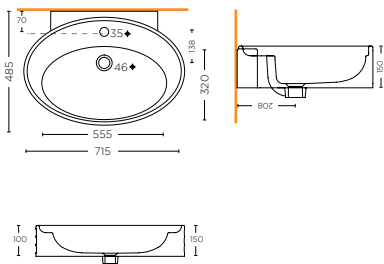

washbasins

LAVABO DA INCASSO 75 CM
COUNT. WASHBASIN 75 cm
SSAH.10.03