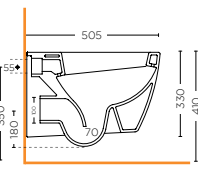

wc&bidet floor

wall hung

VASO SOSPEO 50Q
WALL HUNG WC 50Q
SMMX.20.W01Q