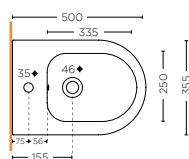

VASO MONOBLOCCO CON CASSETTA 66Q
CLOSE COUPLED WC WITH CISTERN 66Q
MMX.20.C02Q / SMMX.28.02