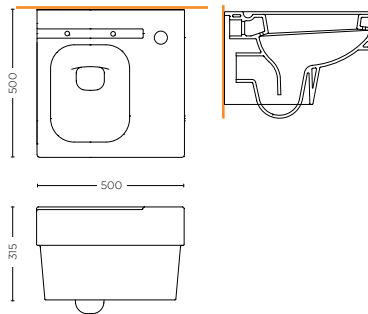

con sedile rallentato
with soft close seat

VASO SOSPESO SIMPLE
WALL HUNG WC SIMPLE
SONE.20.W01S