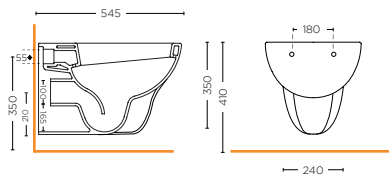

wall hung

VASO SOSPESO
WALL HUNG WC
SDBD.20.W01