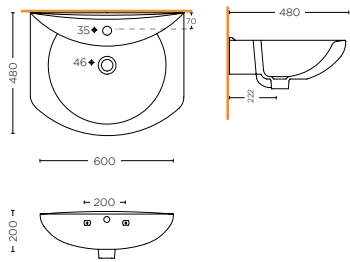

washbasins&pedestal

LAVABO 60 cm
WASHBASIN 60 cm
SALP.10.01