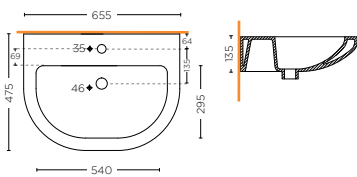

washbasin

LAVABO 65 cm
WASHBASIN 65 cm
STUL.10.01