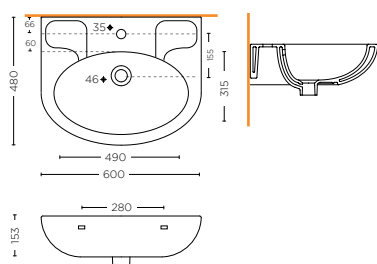

Black

White

Ivory

Pink

washbasins

LAVABO 50 cm
WASHBASIN 50 cm WITH SOAP DISH
SDBD.10.05

LAVABO 55 cm
WASHBASIN 55 cm
SDBD.10.04

LAVABO 60 cm
WASHBASIN 60 cm
SDBD.10.03

LAVABO 65 cm
WASHBASIN 65 cm
SDBD.10.01

COLONNA
PEDESTAL
SDBD.PD.10.01

SEMICOLONNA
HALF PEDESTAL
SDBD.PD.10.02

LAVABO 60 cm
WASHBASIN 60 cm WITH SOAP DISH
SDBD.10.06

LAVABO 65 cm
WASHBASIN 65 cm WITH SOAP DISH
SDBD.10.07