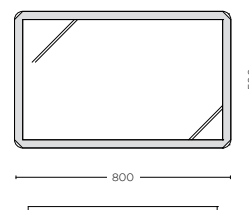

TOP VETRO EXTRACHIARO H 1,5 CM
GLASS TOP EXTRALIGHT H 1,5 CM
MMM.13.02

COLONNA 1 ANTA *
HIGH CABINET WITH FRONT
MMM.15.01

SPECCHIO CON LED
MIRROR WITH LED
MMM.14.01

SPECCHIO CON LED
MIRROR WITH LED
MMM.14.02