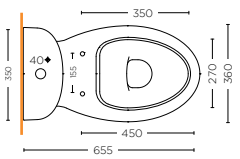

**VASO MONOBLOCCO CON CASSETTA
SCARICO A PARETE**
CLOSE COUPLED WC WITH CISTERN P-TRAP
SDBD.20.C11 / SDBD.28.10