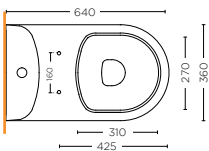

LAVABO 65 cm
WASHBASIN 65 cm
STUL.10.01

COLONNA
PEDESTAL
STUL.PD.10.01

SEMICOLONNA
HALF PEDESTAL
STUL.PD.10.02

wc&bidet

VASO MONOBLOCCO CON CASSETTA
CLOSE COUPLED WC WITH CISTERN
STUL.20.C01

VASO ONE PIECE
ONE PIECE WATER CLOSET
STUL.20.OP01