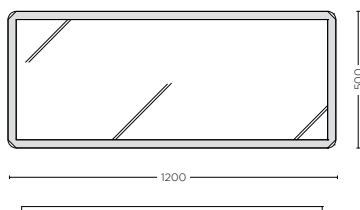

TOP VETRO EXTRACHIARO H 1,5 CM
GLASS TOP EXTRALIGHT H 1,5 CM
MMM.13.02

COLONNA 1 ANTA *
HIGH CABINET WITH FRONT
MMM.15.01

SPECCHIO CON LED
MIRROR WITH LED
MMM.14.01

SPECCHIO CON LED
MIRROR WITH LED
MMM.14.02