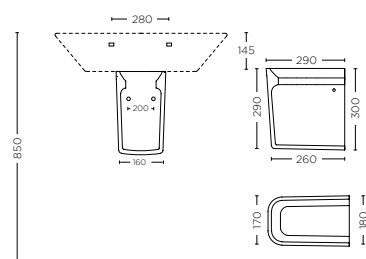

countertop washbasins