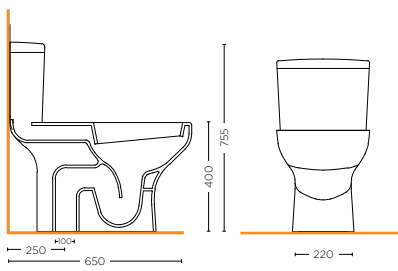

LAVABO 65 cm
WASHBASIN 65 cm
STUL.10.01

COLONNA
PEDESTAL
STUL.PD.10.01

SEMICOLONNA
HALF PEDESTAL
STUL.PD.10.02

wc&bidet

VASO MONOBLOCCO CON CASSETTA
CLOSE COUPLED WC WITH CISTERN
STUL.20.C01

VASO ONE PIECE
ONE PIECE WATER CLOSET
STUL.20.OP01