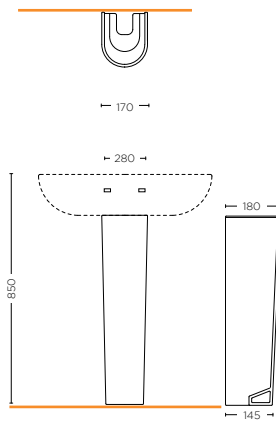

washbasins&pedestal

one piece