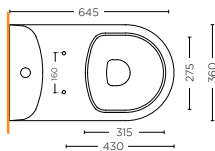

LAVABO 65 cm
WASHBASIN 65 cm
STUL.10.01

COLONNA
PEDESTAL
STUL.PD.10.01

SEMICOLONNA
HALF PEDESTAL
STUL.PD.10.02

wc&bidet

VASO MONOBLOCCO CON CASSETTA
CLOSE COUPLED WC WITH CISTERN
STUL.20.C01

VASO ONE PIECE
ONE PIECE WATER CLOSET
STUL.20.OP01