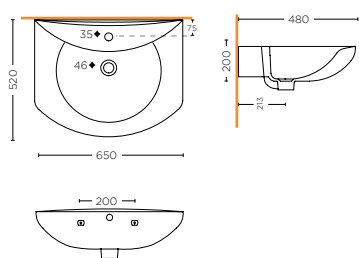

Black

White

Ivory

Pink

washbasins

LAVABO 65 cm
WASHBASIN 65 cm
SBET.10.01

COLONNA
PEDESTAL
SBET.PD.10.01

one piece