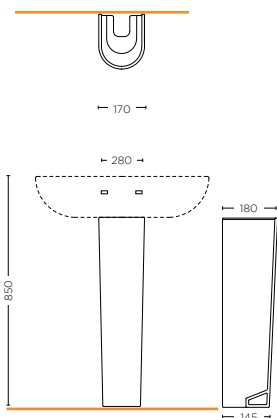

Black

White

Ivory

Pink

washbasins

LAVABO 65 cm
WASHBASIN 65 cm
SBET.10.01

COLONNA
PEDESTAL
SBET.PD.10.01

one piece