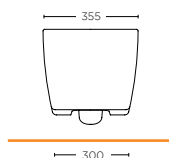

wc&bidet floor

wall hung

VASO SOSPEO 50Q
WALL HUNG WC 50Q
SMMX.20.W01Q