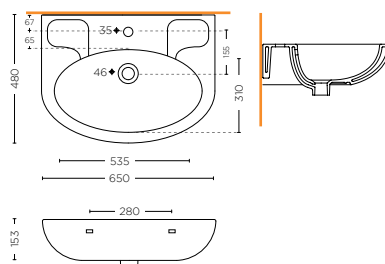

Black

White

Ivory

Pink

washbasins

LAVABO 50 cm
WASHBASIN 50 cm WITH SOAP DISH
SDBD.10.05

LAVABO 55 cm
WASHBASIN 55 cm
SDBD.10.04

LAVABO 60 cm
WASHBASIN 60 cm
SDBD.10.03

LAVABO 65 cm
WASHBASIN 65 cm
SDBD.10.01

COLONNA
PEDESTAL
SDBD.PD.10.01

SEMICOLONNA
HALF PEDESTAL
SDBD.PD.10.02

LAVABO 60 cm
WASHBASIN 60 cm WITH SOAP DISH
SDBD.10.06

LAVABO 65 cm
WASHBASIN 65 cm WITH SOAP DISH
SDBD.10.07