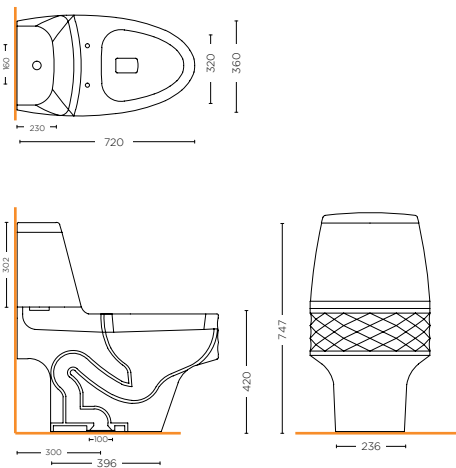

* Disponibili in quattro colori
Available in four colors

washbasins

LAVABO DA INCASSO 75 CM
COUNT. WASHBASIN 75 cm
SSAH.10.03

one piece

VASO ONE PIECE
ONE PIECE WATER CLOSET
SSAH.20.OP01

ECO

washbasins

LAVABO 60
WASHBASIN 60
600x460