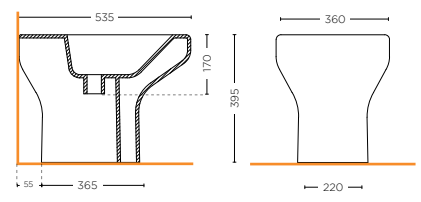

BIDET
BIDET
STUL.30.F01

MAJESTIC

MAJESTIC

Ispirata da una decisa forma geometrica, il vaso e' un design contemporaneo e le sue linee decise aggiungono eleganza al bagno

Inspired by sharp geometric shape, the suite is contemporary in design and its sharp curves add to bathroom elegance.