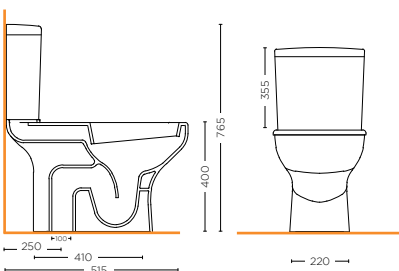

LAVABO 65 cm
WASHBASIN 65 cm
STUL.10.01

COLONNA
PEDESTAL
STUL.PD.10.01

SEMICOLONNA
HALF PEDESTAL
STUL.PD.10.02

wc&bidet

VASO MONOBLOCCO CON CASSETTA
CLOSE COUPLED WC WITH CISTERN
STUL.20.C01

VASO ONE PIECE
ONE PIECE WATER CLOSET
STUL.20.OP01