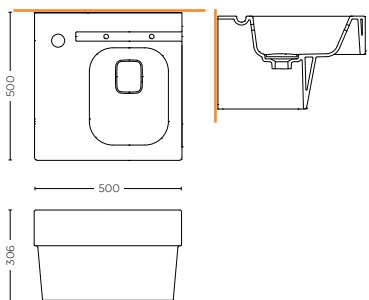

BIDET
BIDET
SONE.30.W01