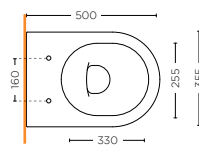

wc&bidet floor

wall hung