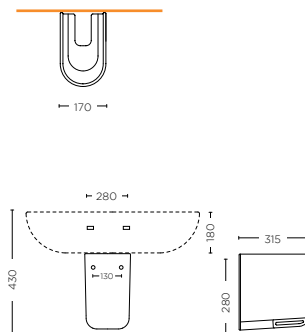

SEMICOLONNA
HALF PEDESTAL
SDBD.PD.10.02