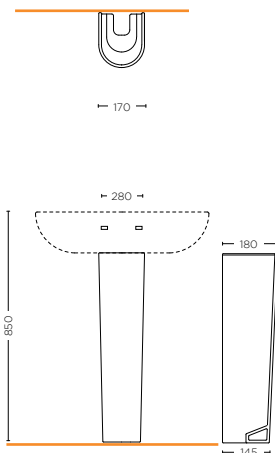

COLONNA
PEDESTAL
SDBD.PD.10.01