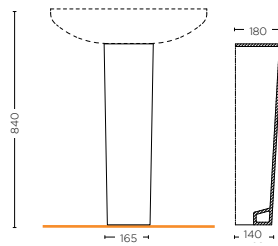

washbasin

wc&bidet