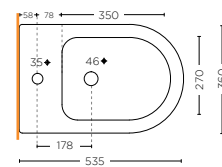

BIDET
BIDET
STUL.30.F01