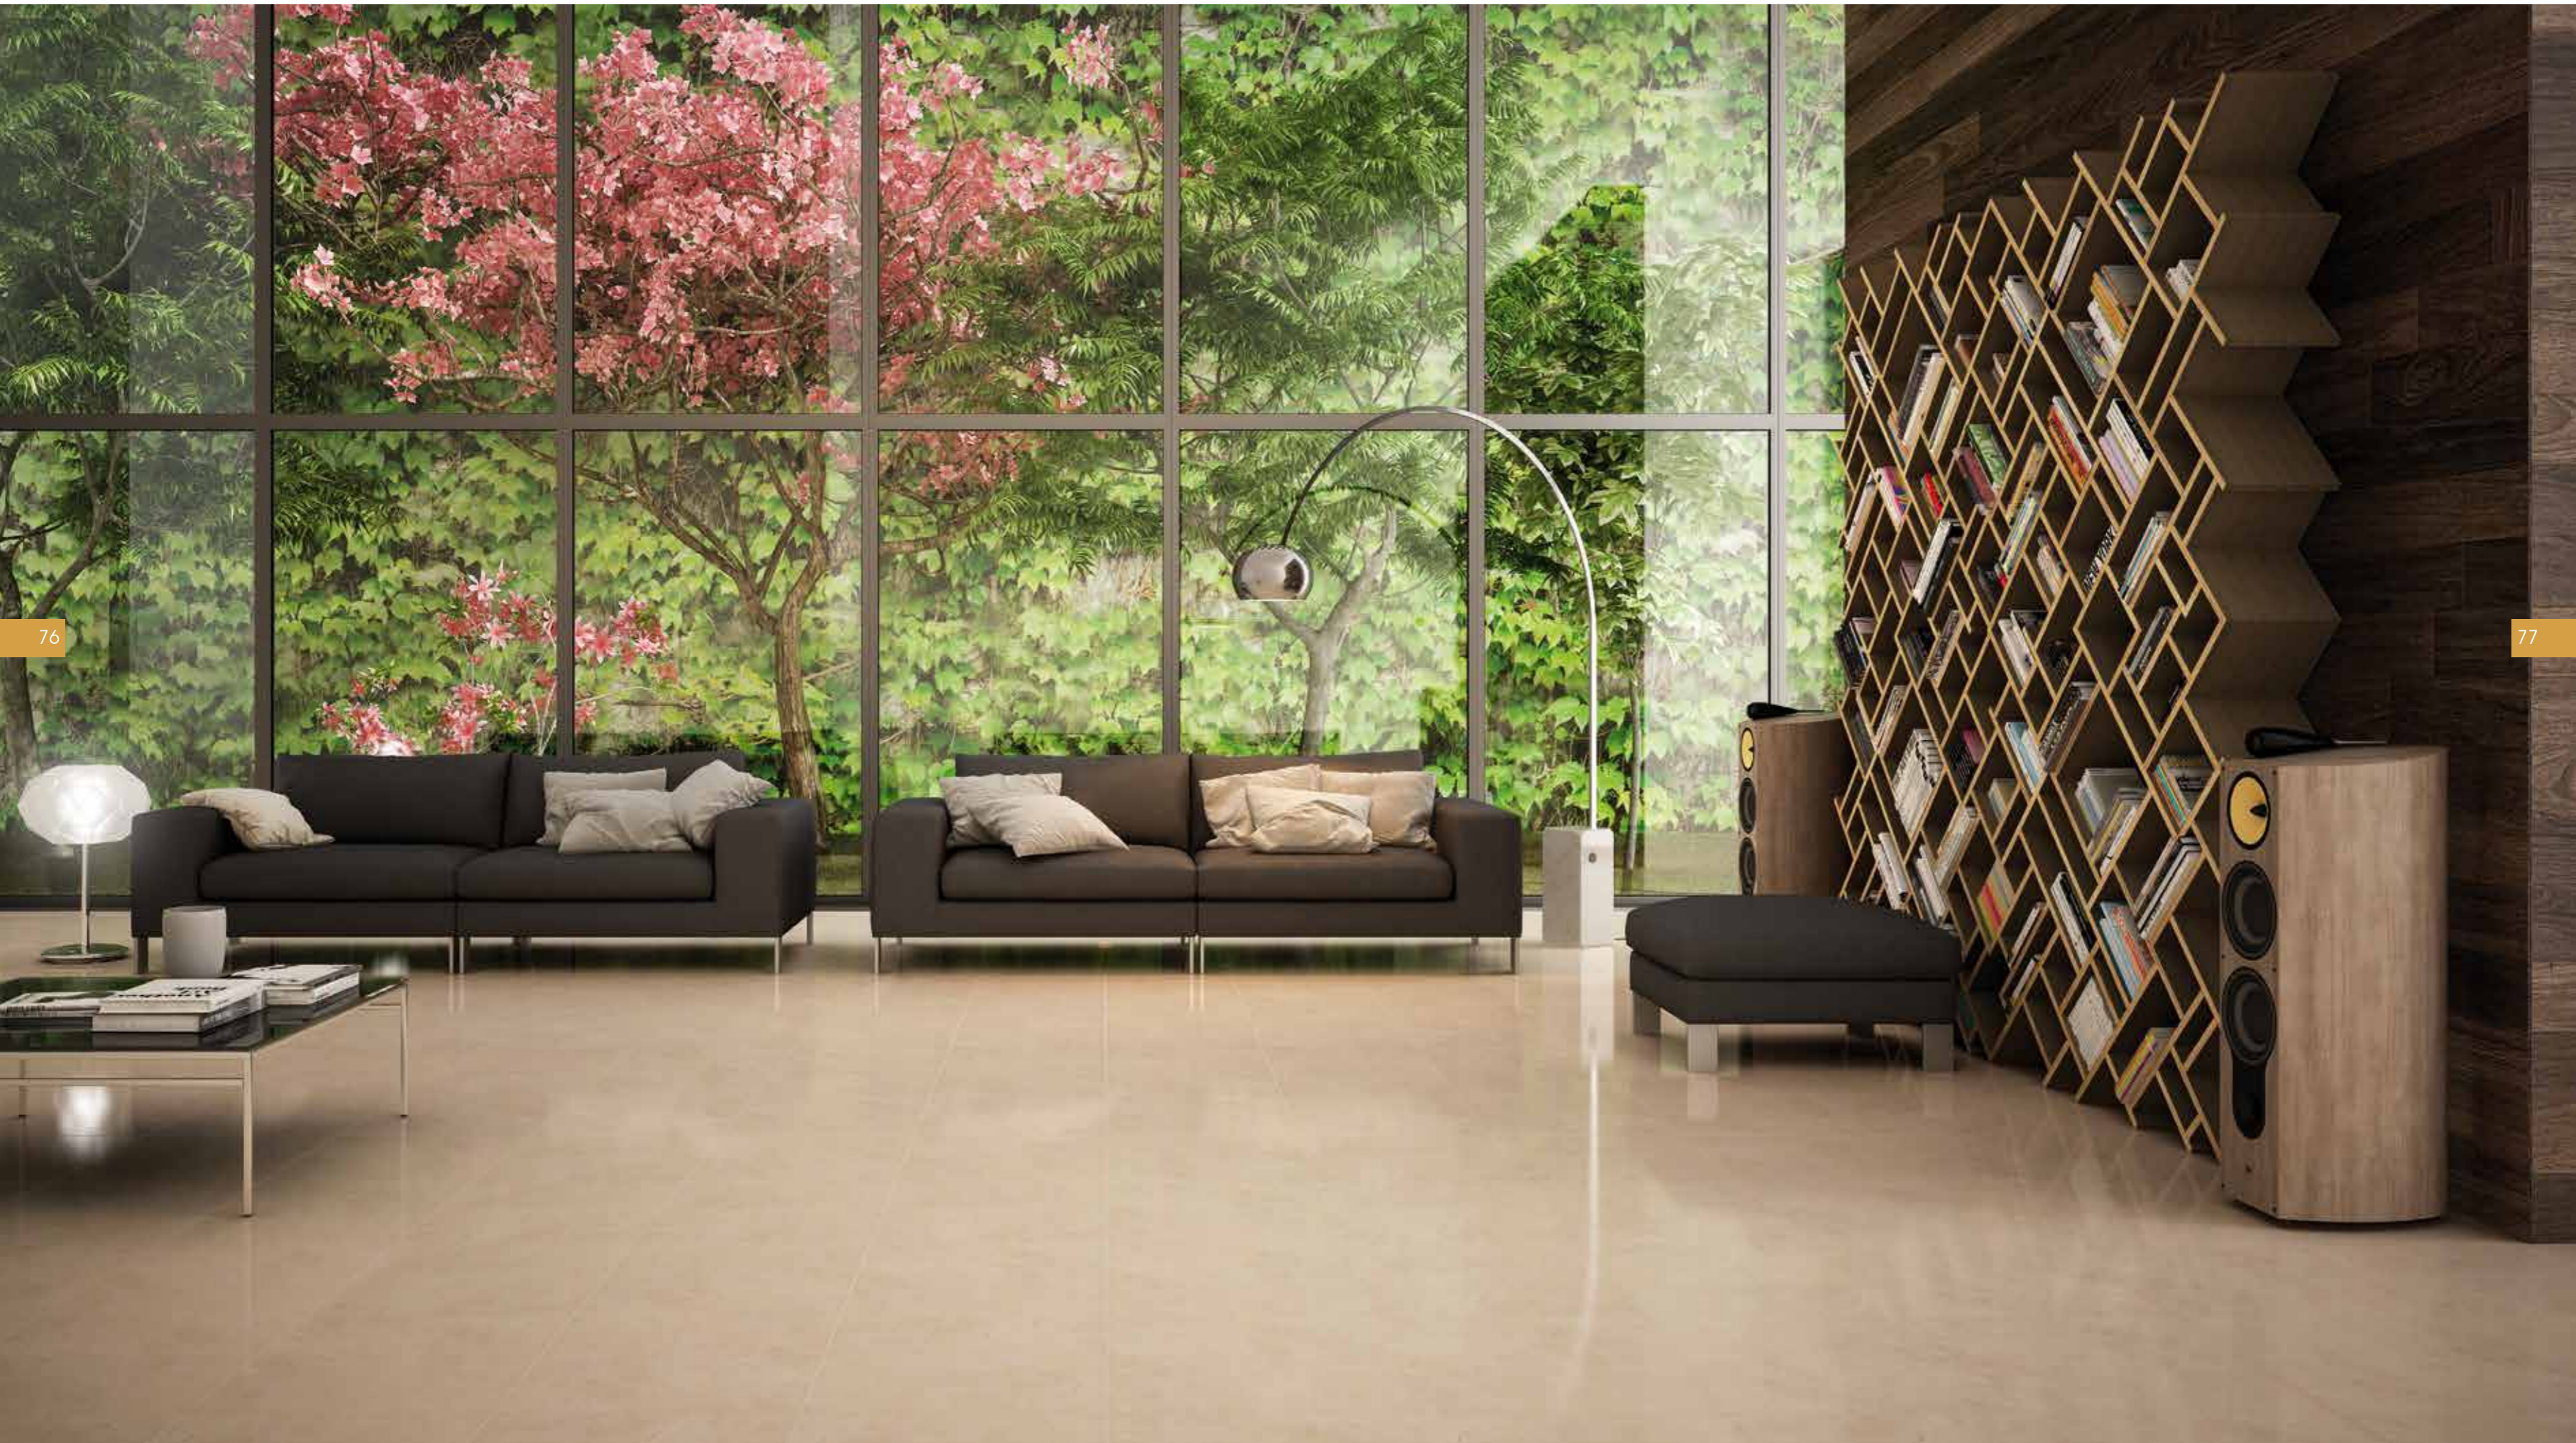

COSTA-BR

GIALO-BR

5012-BE

50x50cm • 19.7"x19.7"

Floor Tiles: 5000 - BE polished

Base Collections 50x50cm • 19.7"x19.7"

50x50cm • 19.7"x19.7"

Floor Tiles: Venato - DBR